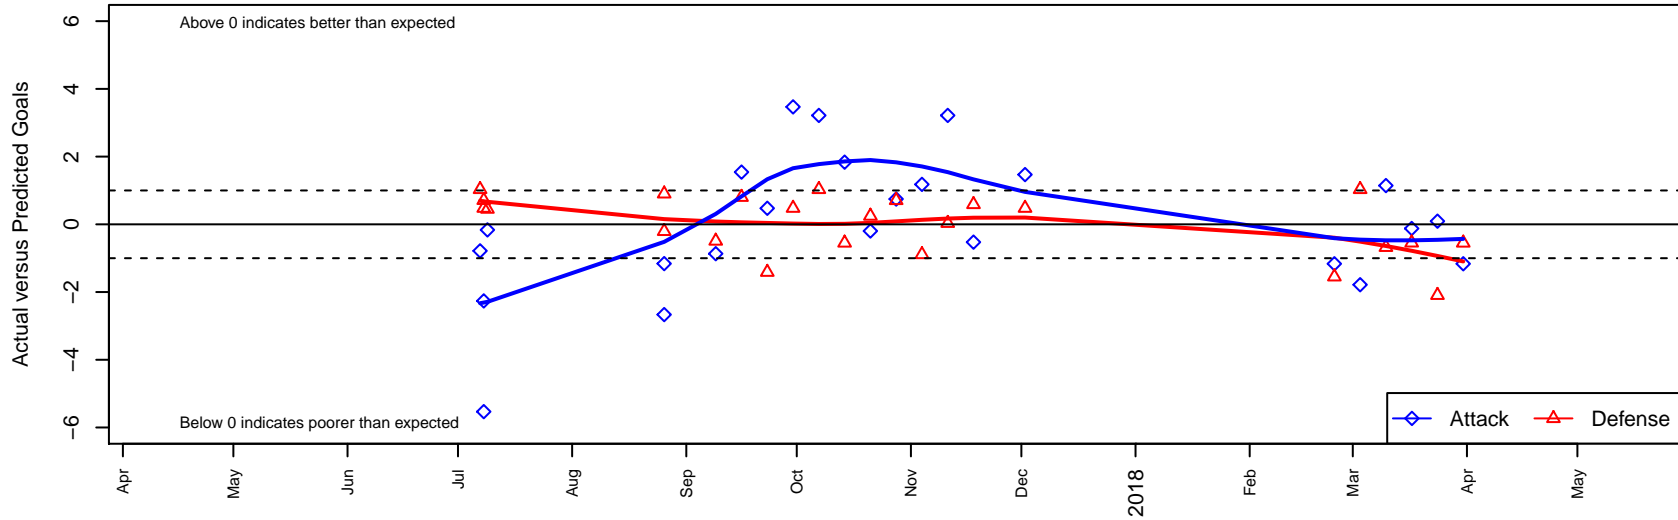

# Southlake Select Red G05

Southlake Select  
 Renton, WA  
 G05 total strength=773  
 attack=1.24 defense=0.67  
 fall league = NPSL Div 2 (05) U13  
 spr league = Spr NPSL (05) Div 1 U13

alt names used:  
 Southlake G05 Red  
 SOUTHLAKE G05 RED  
 Southlake Select G05 Red  
 Southlake Select G05 Red

Venues played:  
 2017 Seattle Cup GU13 Silver  
 2017 Summer Slam Silver  
 2017 NPSL Division 2 (05) U13  
 2017 Spr NPSL (05) Division 1 U13

**Southlake Select Red G05**  
 Dots are actual minus expected GF (blue circles) and GA (red triangles).  
 Blue line is smoothed change in attack strength. Red is smoothed change in defense strength.

**attack and defense variance (black dot)  
relative to other teams  
and top 10 in region**

**attack and defense rating  
relative to others at age  
and all opponents in last 13 months**

**Performance relative to 13 month average**