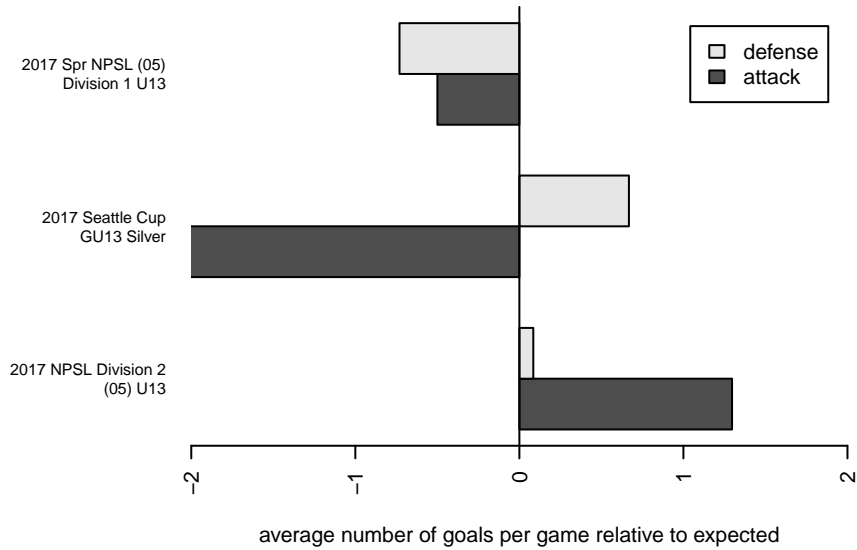

# Southlake Select Red G05

Southlake Select  
 Renton, WA  
 G05 total strength=773  
 attack=1.24 defense=0.67  
 fall league = NPSL Div 2 (05) U13  
 spr league = Spr NPSL (05) Div 1 U13

alt names used:  
 Southlake G05 Red  
 SOUTHLAKE G05 RED  
 Southlake Select G05 Red  
 Southlake Select G05 Red

Venues played:  
 2017 Seattle Cup GU13 Silver  
 2017 Summer Slam Silver  
 2017 NPSL Division 2 (05) U13  
 2017 Spr NPSL (05) Division 1 U13

**Southlake Select Red G05**  
 Dots are actual minus expected GF (blue circles) and GA (red triangles).  
 Blue line is smoothed change in attack strength. Red is smoothed change in defense strength.

**attack and defense variance (black dot)  
relative to other teams  
and top 10 in region**

**attack and defense rating  
relative to others at age  
and all opponents in last 13 months**

**Performance relative to 13 month average**