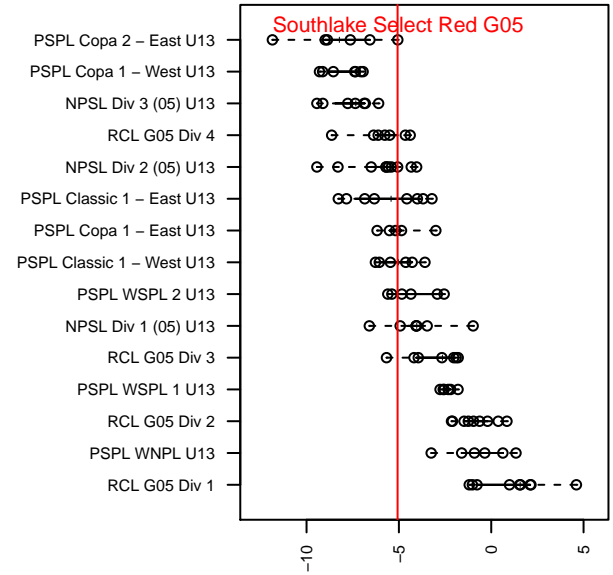

# Southlake Select Red G05

Southlake Select  
 Renton, WA  
 G05 total strength=773  
 attack=1.24 defense=0.67  
 fall league = NPSL Div 2 (05) U13  
 spr league = Spr NPSL (05) Div 1 U13

alt names used:  
 Southlake G05 Red  
 SOUTHLAKE G05 RED  
 Southlake Select G05 Red  
 Southlake Select G05 Red

Venues played:  
 2017 Seattle Cup GU13 Silver  
 2017 Summer Slam Silver  
 2017 NPSL Division 2 (05) U13  
 2017 Spr NPSL (05) Division 1 U13

**Southlake Select Red G05**  
 Dots are actual minus expected GF (blue circles) and GA (red triangles).  
 Blue line is smoothed change in attack strength. Red is smoothed change in defense strength.

**attack and defense variance (black dot)  
relative to other teams  
and top 10 in region**

**attack and defense rating  
relative to others at age  
and all opponents in last 13 months**

**Performance relative to 13 month average**