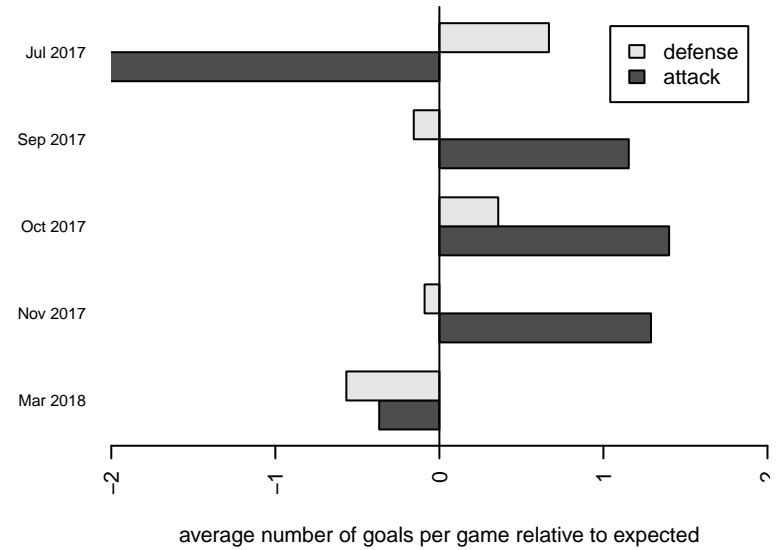

Performance relative to 13 month average